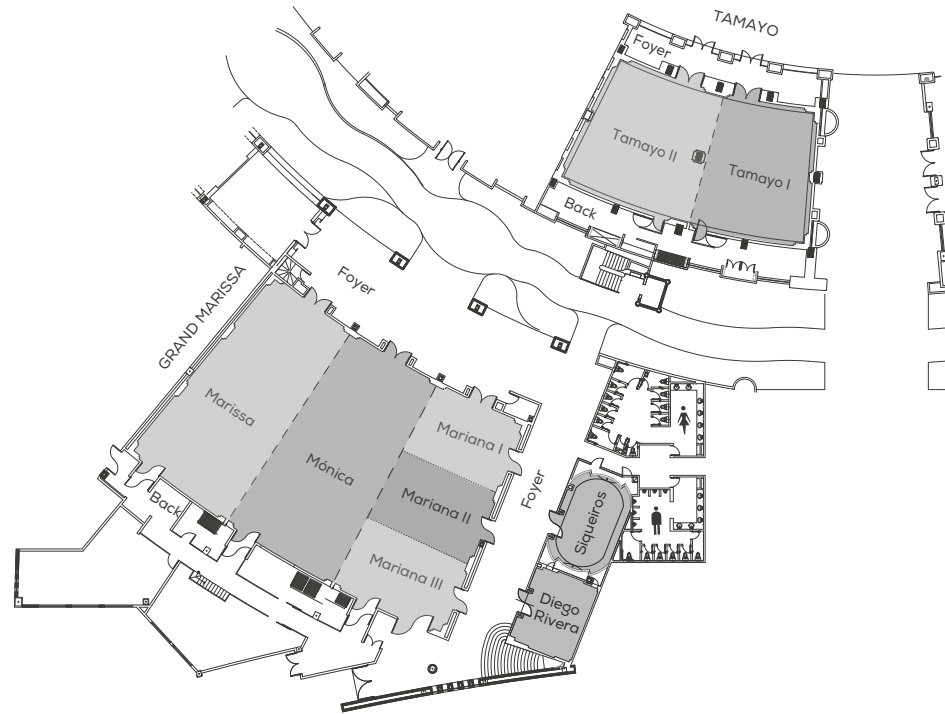

CONVENTION CENTER

CAPACITIES

9 BREAKOUT SESSIONS

MEETING ROOM	AREA SQ.FT.	LENGTH	WIDTH	HEIGHT	Theater	Classroom	Crescent rounds	"U" shape	Hollow square	Board room	Cocktail	Banquet plated (10 pax)	Banquet buffet (10 pax)	Banq. square table (8 pax)
GRAND MARISSA	6,617	103	67	18	600	360	216	100	150	n/a	800	400	350	240
Marissa	2,206	35	67	18	180	120	72	45	60	n/a	250	120	10	64
Mónica	2,206	35	67	18	180	120	72	45	60	n/a	250	120	100	64
Mariana	2,206	33	67	18	180	120	72	45	60	n/a	250	120	100	64
Mariana I	742	22	30	18	50	30	18	25	30	30	60	30	n/a	24
Mariana II	742	21	33	18	50	30	18	25	30	30	60	30	n/a	24
Mariana III	796	22	33	18	50	30	18	25	30	30	60	30	n/a	14
TAMAYO	2,798	76	40	13	140	100	66	n/a	n/a	n/a	150	110	90	88
Tamayo I	1,399	41	40	13	70	50	30	30	40	30	75	50	n/a	48
Tamayo II	1,399	35	41	13	70	50	30	30	40	30	75	50	n/a	48
EXECUTIVE ROOMS														
Diego Rivera	463	24	19	13	n/a	n/a	n/a	n/a	n/a	8	n/a	n/a	n/a	n/a
Siqueiros	506	29	19	13	n/a	n/a	n/a	n/a	n/a	16	n/a	n/a	n/a	n/a